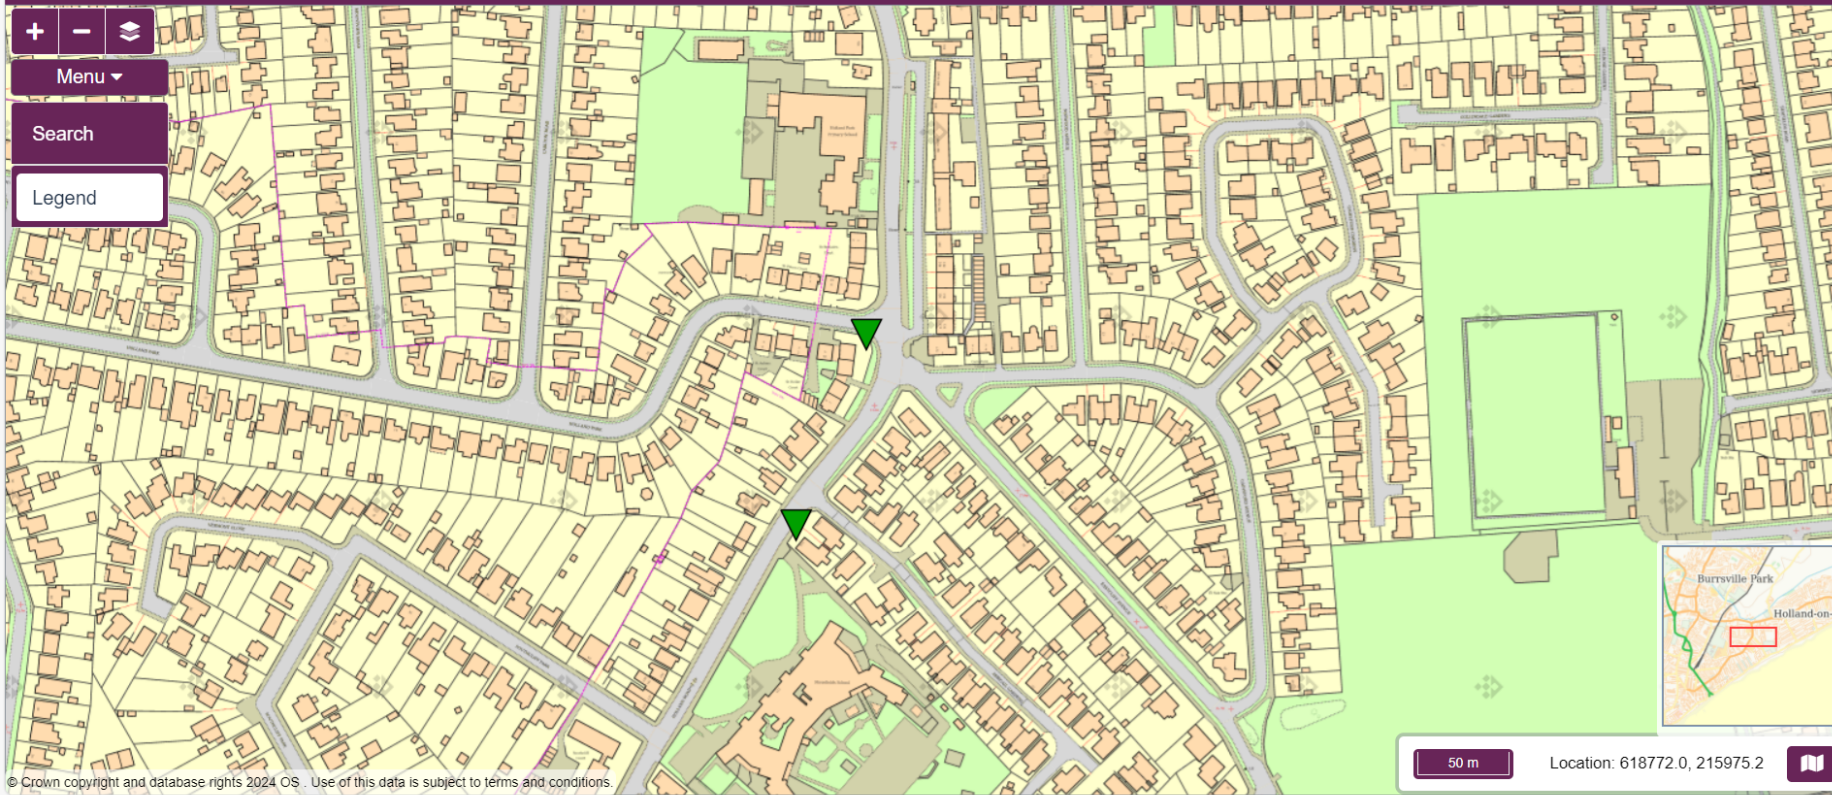

Essex County Council

Collisions

Displaying collisions between 01/06/2021 and 31/05/2024
Collision data published 09/07/2024

[Help](#) [About](#) [© Crown copyright](#) [Accessibility](#) [Privacy](#) [Home](#) [Staff Login](#)

Menu ▾

Search

Legend

© Crown copyright and database rights 2024 OS. Use of this data is subject to terms and conditions.

Windows taskbar with search bar (Type here to search), Colchester logo, task icons, system tray (network, volume, battery), and date/time (13:13, 06/08/2024).